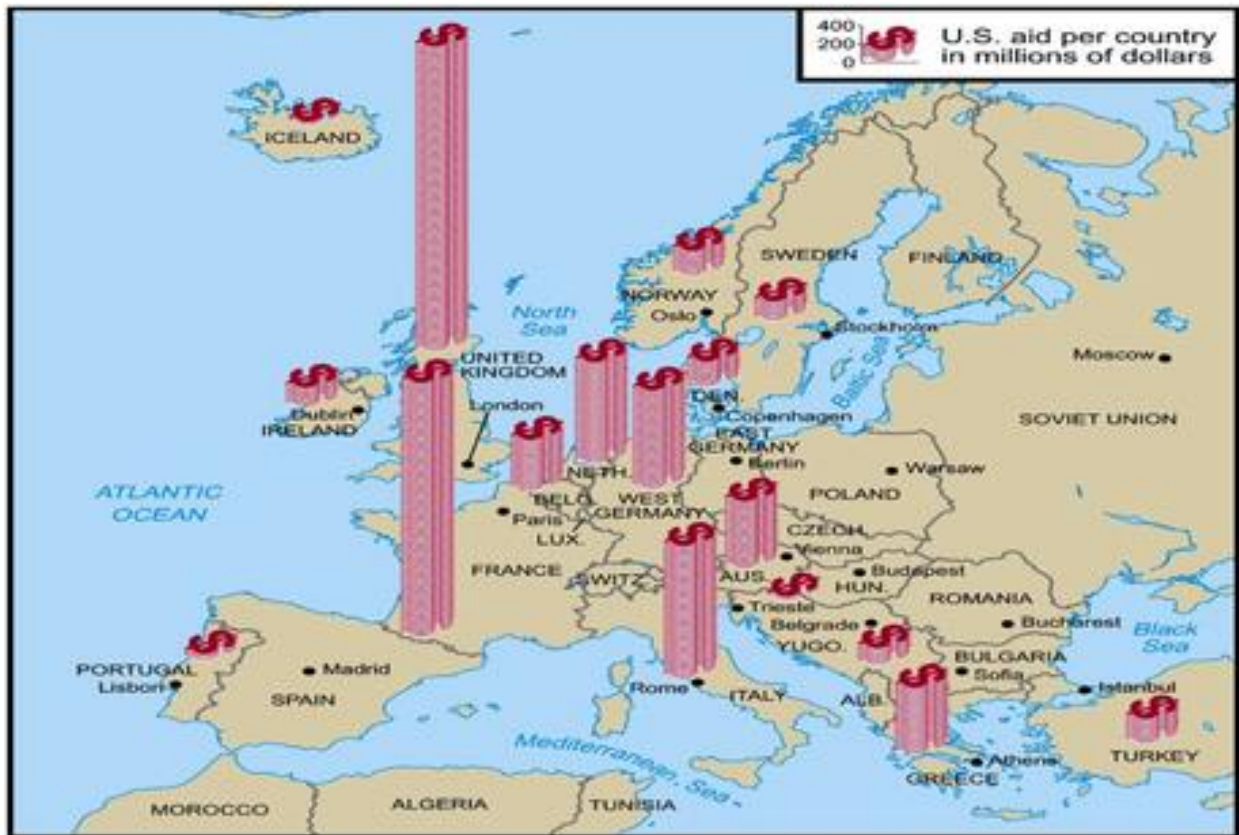

Cold War Europe, 1949

Geography Interactive
For: Interactive map
Web Code: nep-1202

- Communist nations
- Annexed by Soviet Union, 1939-1945
- Noncommunist nations
- Iron curtain

Iron Curtain -
A term used by Winston Churchill to describe the separation of communist lands of East Europe from the West.

COLD WAR

- EASTERN BLOC
- WESTERN BLOC
- IRON CURTAIN

Map showing the way Europe was divided into rival alliances during the Cold War

MARSHALL PLAN AID TO EUROPE, 1948-1952

**IS THIS
TOMORROW**

AMERICA UNDER COMMUNISM!

Hungary under Stalin 1949-53

- Hungary was liberated by Soviet troops after WW2 and in 1949, COMINFORM imposed an oppressive communist regime on Hungary.
- Land was redistributed to other Eastern European countries.
- Hungarian coal, oil and wheat were shipped to Russia.
- Non-communist parties were abolished.
- COMINFORM began a reign of terror, executing political leaders and supported.
- Matyas Rakosi was appointed as dictator.

THE BERLIN WALL

13 AUGUST 1961 - 9 NOVEMBER 1989

CC BY NUBERLIN.COM

Mangalitsa pig