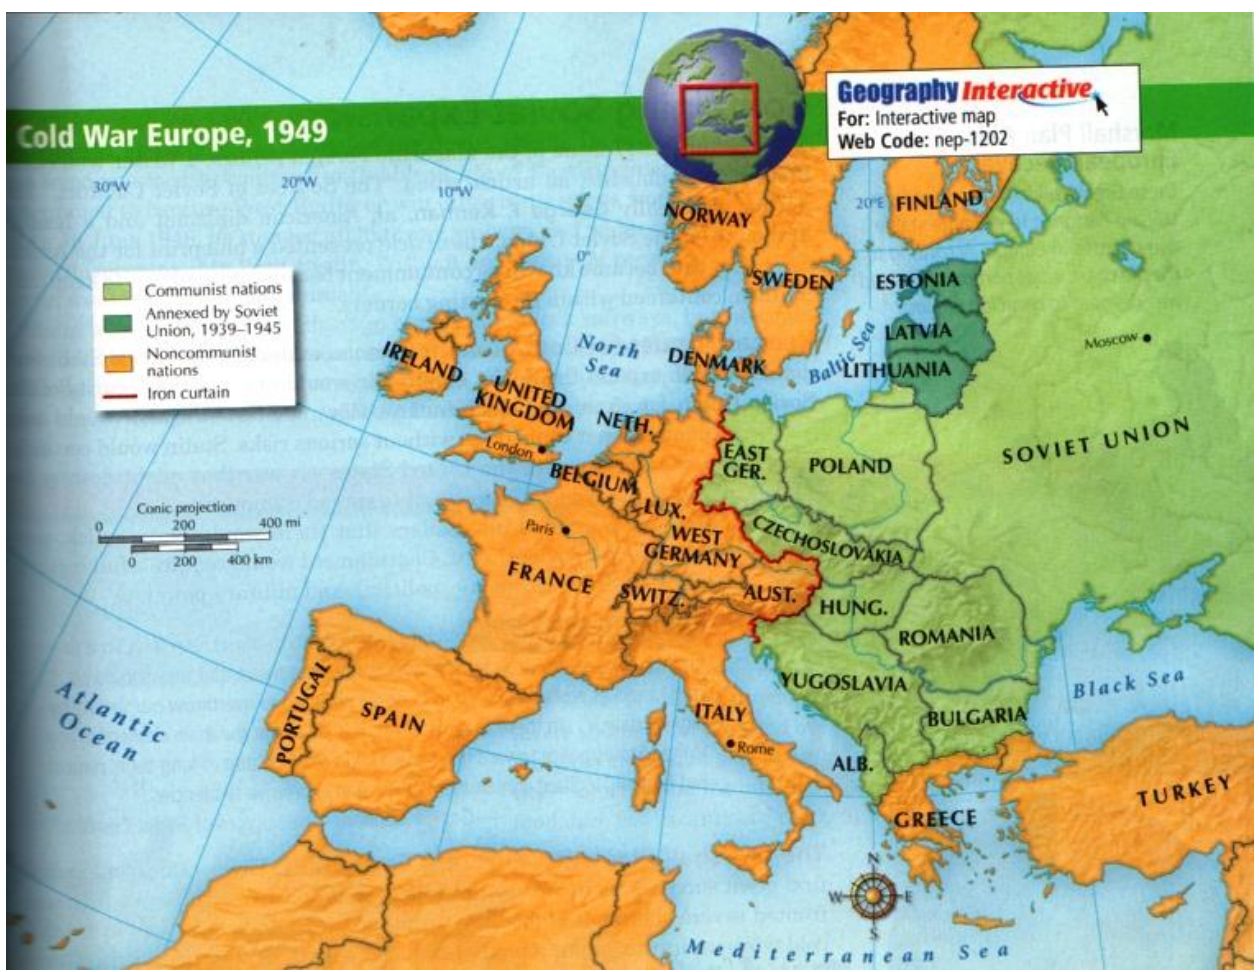

Cold War Europe, 1949

Geography Interactive
For: Interactive map
Web Code: nep-1202

- Communist nations
- Annexed by Soviet Union, 1939-1945
- Noncommunist nations
- Iron curtain

Iron Curtain -
A term used by Winston Churchill to describe the separation of communist lands of East Europe from the West.

COLD WAR

- EASTERN BLOC
- WESTERN BLOC
- IRON CURTAIN

Map showing the way Europe was divided into rival alliances during the Cold War

MARSHALL PLAN AID TO EUROPE, 1948-1952

**IS THIS
TOMORROW**

AMERICA UNDER COMMUNISM!

Hungary under Stalin 1949-53

- Hungary was liberated by Soviet troops after WW2 and in 1949, COMINFORM imposed an oppressive communist regime on Hungary.
- Land was redistributed to other Eastern European countries.
- Hungarian coal, oil and wheat were shipped to Russia.
- Non-communist parties were abolished.
- COMINFORM began a reign of terror, executing political leaders and supported.
- Matyas Rakosi was appointed as dictator.

THE BERLIN WALL

13 AUGUST 1961 - 9 NOVEMBER 1989

CC BY NUBERLIN.COM

Mangalitsa pig